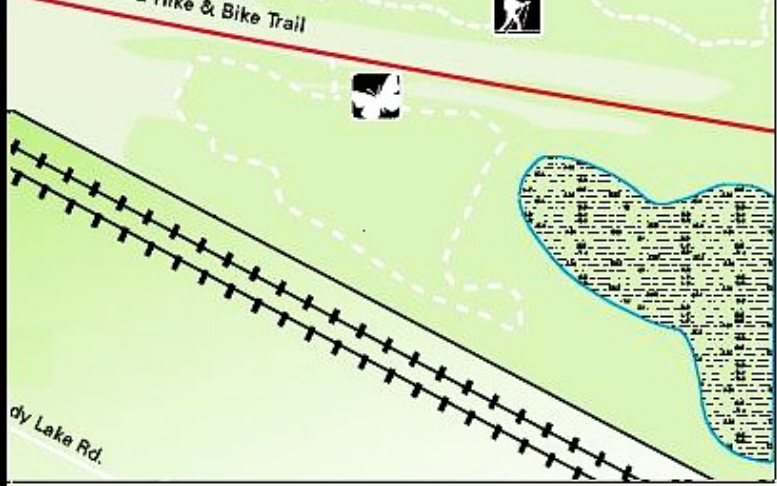

Towner's Woods

Lake Pippen
(City of Akron Property - No Trespassing)

Regional Trails existing and proposed

2296 Ravenna Rd. Franklin Township.
From SR 43, turn east onto Ravenna Rd., go 2 miles to the park entrance.

Swann's Way
.2 mi. / .32 km.

Brigham Ski Trail
1.4 mi. / 2.24 km.

Eagle Trail
.2 mi. / .32 km.

Lakeside Trail
.6 mi. / .8 km.

Bluebird Trail
.1 mi. / .16 km.

Forest Path
.5 mi. / .8 km.

Ginseng Trail
.2 mi. / .32 km.

Meadow Loop
.6 mi. / .96 km.

Butterfly Trail
.6 mi. / .96 km.

Hopewell Mound

Sledding Hills

Restrooms

Structures
a. Gazebo
b. Crossroads Shelter
c. West Knoll Shelter
d. Cathedral
e. Pavilion
f. Ski Hut

Parking