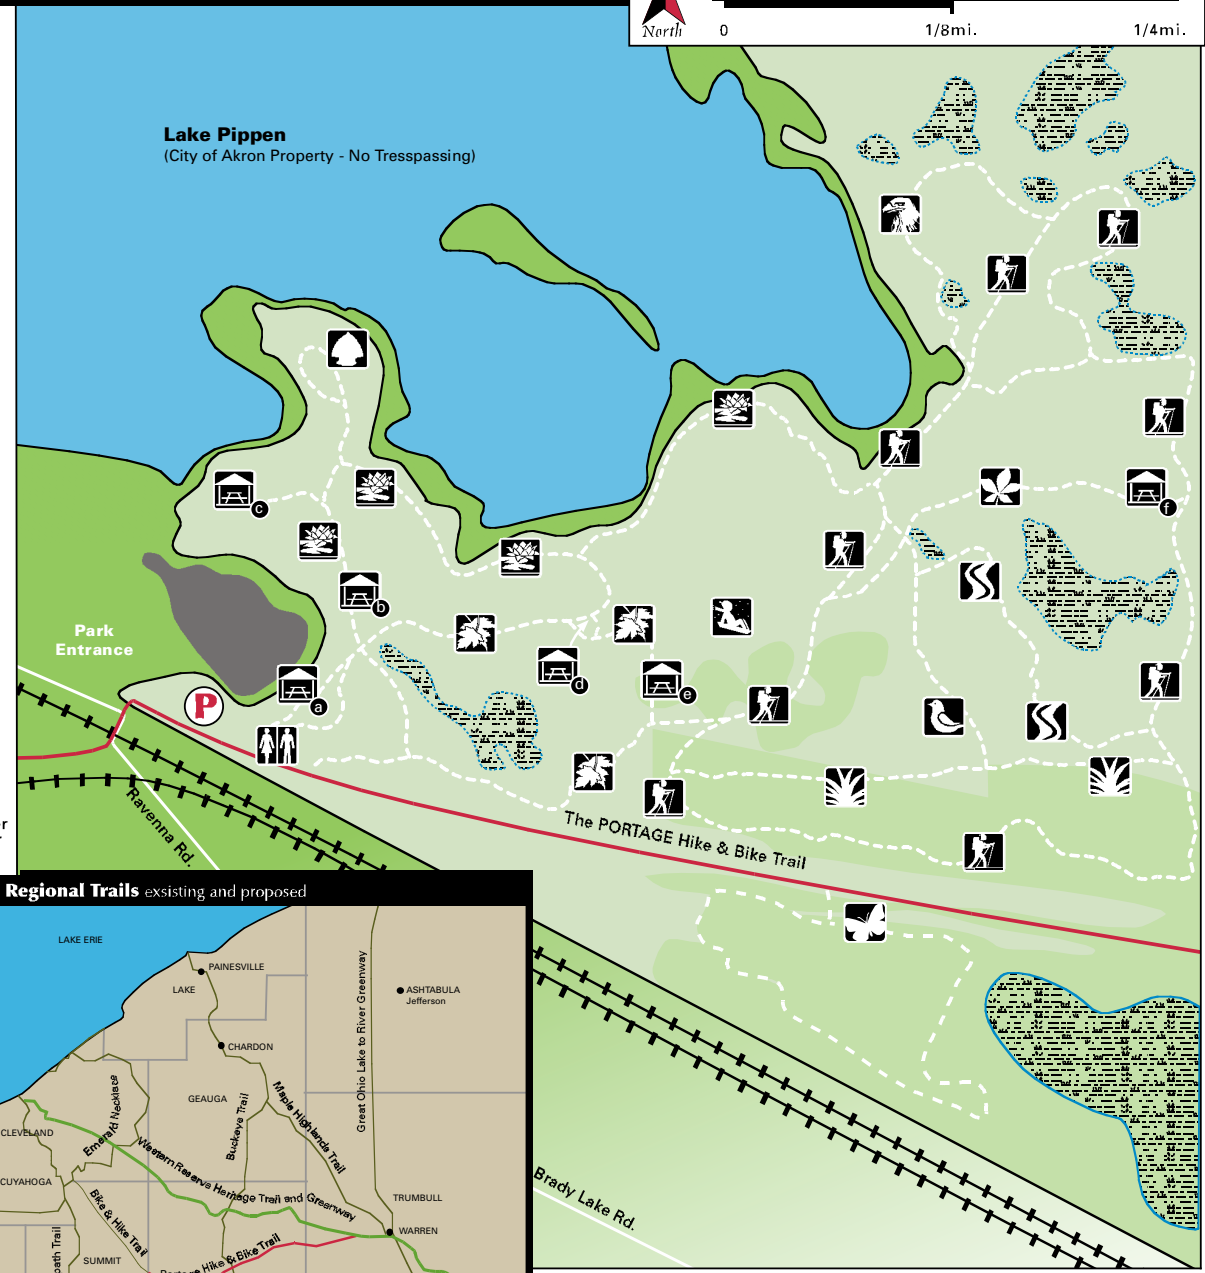

Towner's Woods

-  **Swann's Way**
.2 mi. / .32 km.
-  **Brigham Ski Trail**
1.4 mi. / 2.24 km.
-  **Eagle Trail**
.2 mi. / .32 km.
-  **Lakeside Trail**
.6 mi. / .8 km.
-  **Bluebird Trail**
.1 mi. / .16 km.
-  **Forest Path**
.5 mi. / .8 km.
-  **Ginseng Trail**
.2 mi. / .32 km.
-  **Meadow Loop**
.6 mi. / .96 km.
-  **Butterfly Trail**
.6 mi. / .96 km.
-  **Hopewell Mound**
-  **Sledding Hills**
-  **Restrooms**
-  **Structures**
a. Gazebo
b. Crossroads Shelter
c. West Knoll Shelter
d. Cathedral
e. Pavilion
f. Ski Hut

-  **Parking**
-  **woods**
-  **meadow**
-  **wetlands**

2296 Ravenna Rd., Franklin Township
From SR 43, take Ravenna Rd. east about 2 miles.
From Ravenna, take Brady Lake Rd. to Ravenna Rd., turn right and go about 1/2 mile.